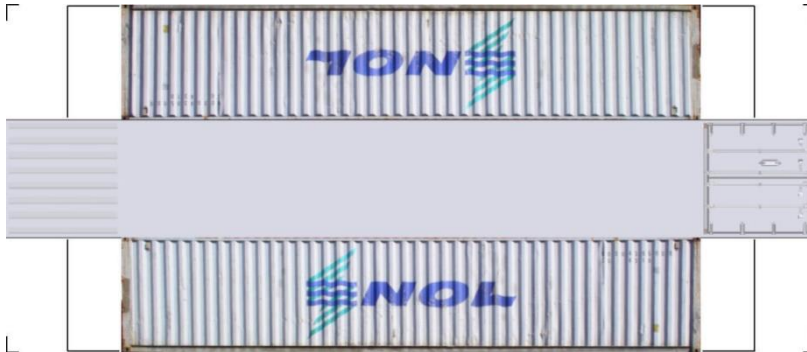

BUILD YOUR OWN (N SCALE) 40ft SHIPPING CONTAINERS

[Click to watch instructional video](#)

BUILD YOUR OWN (40ft SHIPPING CONTAINERS) N SCALE

Drawn By
www.krafttrains.com